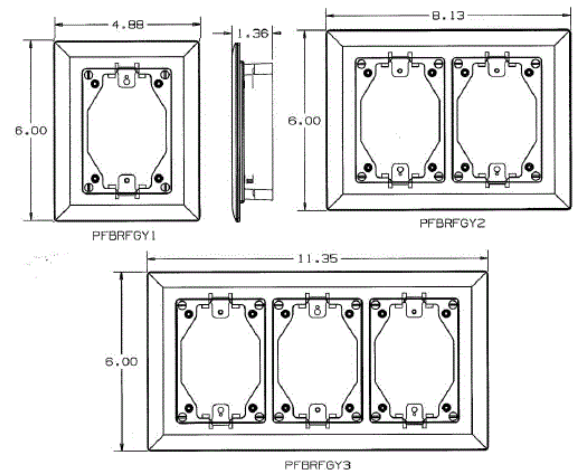

### Ordering Information

Description	Device Color	UPC	Catalog Number
Carpet Flanges,	Gray	783585848389	PFBRFGY3

### Specifications

Dimensions	6.00" x 11.35"
Number of Gangs	3-Gang

### Online Resources

- [Customer Use Drawing](#)
- [eCatalog](#)
- [Installation Instructions](#)

Dimensions in Inches (mm)

Hubbell Wiring Device-Kellems • Hubbell Incorporated (Delaware) • 40 Waterview Drive • Shelton, CT 06484