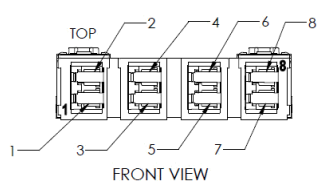

DIMENSIONS:

- Depth (Metric): 69.85 mm
- Depth (US): 2.75"
- Height (Metric): 18.80 mm
- Height (US): 0.74"
- Rack Units: 0.5

TECHNICAL INFORMATION:

- Connection Method:
  - HDCA4LA08EJ-1G2 - Universal Polarity
  - HDCA4LA08EJ-2G2 - Universal Polarity
  - HDCA4LC08EH-3G2 - Universal Polarity
  - HDCA4LC08EJ-1G2 - Universal Polarity
  - HDCA4LC08EJ-2G2 - Universal Polarity
  - HDCA4LA08EJ-1G1 - Method A
  - HDCA4LA08EJ-2G1 - Method A
  - HDCA4LC08EH-3G1 - Method A
  - HDCA4LC08EJ-1G1 - Method A
  - HDCA4LC08EJ-2G1 - Method A
- Fiber Capacity: 8

Typical Insertion Loss:

HDCA4LA08EJ-1G2 - 1.15 dB	HDCA4LA08EJ-1G2 - 54.6 dB
HDCA4LA08EJ-2G2 - 0.6 dB	HDCA4LA08EJ-2G2 - 54.6 dB
HDCA4LC08EH-3G2 - 0.5 dB	HDCA4LC08EH-3G2 - 19 dB
HDCA4LC08EJ-1G2 - 1.05 dB	HDCA4LC08EJ-1G2 - 52.0 dB
HDCA4LC08EJ-2G2 - 0.6 dB	HDCA4LC08EJ-2G2 - 52.0 dB
HDCA4LA08EJ-1G1 - 1.15 dB	HDCA4LA08EJ-1G1 - 54.6 dB
HDCA4LA08EJ-2G1 - 0.6 dB	HDCA4LA08EJ-2G1 - 54.6 dB
HDCA4LC08EH-3G1 - 0.5 dB	HDCA4LC08EH-3G1 - 19 dB
HDCA4LC08EJ-1G1 - 1.05 dB	HDCA4LC08EJ-1G1 - 52.0 dB
HDCA4LC08EJ-2G1 - 0.6 dB	HDCA4LC08EJ-2G1 - 52.0 dB

- Typical Return Loss:
- Capacity: High Density
- Equipment Type: Pre-Terminated Cassettes

Legrand, North and Central America
60 Woodlawn Street
West Hartford, CT 06110
1.877.BY.LEGRAND (295.3472)
www.legrand.us