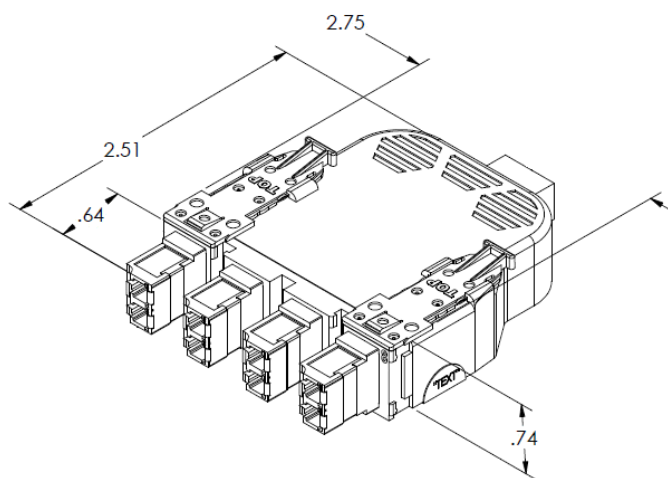

DIMENSIONS:

- Depth (Metric): 69.85 mm
- Depth (US): 2.75"
- Height (Metric): 18.80 mm
- Height (US): 0.74"
- Rack Units: 0.5

TECHNICAL INFORMATION:

- Connection Method:
  - HDCA4LA08EJ-1G2 - Universal Polarity
  - HDCA4LA08EJ-2G2 - Universal Polarity
  - HDCA4LC08EH-3G2 - Universal Polarity
  - HDCA4LC08EJ-1G2 - Universal Polarity
  - HDCA4LC08EJ-2G2 - Universal Polarity
  - HDCA4LA08EJ-1G1 - Method A
  - HDCA4LA08EJ-2G1 - Method A
  - HDCA4LC08EH-3G1 - Method A
  - HDCA4LC08EJ-1G1 - Method A
  - HDCA4LC08EJ-2G1 - Method A
- Fiber Capacity: 8

Typical Insertion Loss:

HDCA4LA08EJ-1G2 - 1.15 dB	HDCA4LA08EJ-1G2 - 54.6 dB
HDCA4LA08EJ-2G2 - 0.6 dB	HDCA4LA08EJ-2G2 - 54.6 dB
HDCA4LC08EH-3G2 - 0.5 dB	HDCA4LC08EH-3G2 - 19 dB
HDCA4LC08EJ-1G2 - 1.05 dB	HDCA4LC08EJ-1G2 - 52.0 dB
HDCA4LC08EJ-2G2 - 0.6 dB	HDCA4LC08EJ-2G2 - 52.0 dB
HDCA4LA08EJ-1G1 - 1.15 dB	HDCA4LA08EJ-1G1 - 54.6 dB
HDCA4LA08EJ-2G1 - 0.6 dB	HDCA4LA08EJ-2G1 - 54.6 dB
HDCA4LC08EH-3G1 - 0.5 dB	HDCA4LC08EH-3G1 - 19 dB
HDCA4LC08EJ-1G1 - 1.05 dB	HDCA4LC08EJ-1G1 - 52.0 dB
HDCA4LC08EJ-2G1 - 0.6 dB	HDCA4LC08EJ-2G1 - 52.0 dB

- Typical Return Loss:
- Capacity: High Density
- Equipment Type: Pre-Terminated Cassettes

Legrand, North and Central America
60 Woodlawn Street
West Hartford, CT 06110
1.877.BY.LEGRAND (295.3472)
www.legrand.us